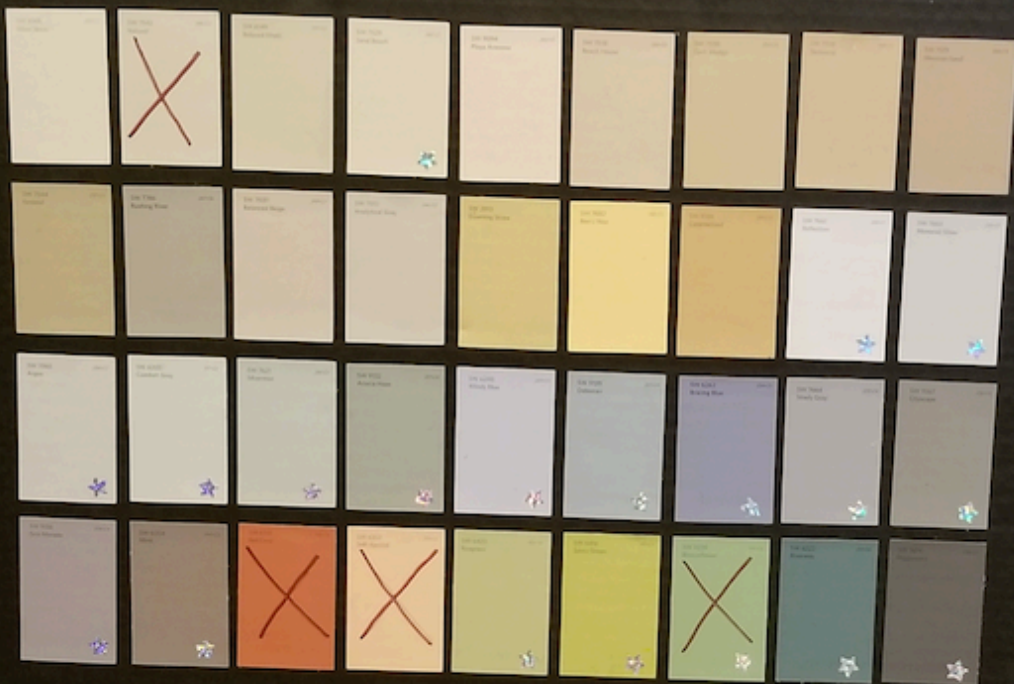

ALAFIA COVE APPROVED PAINT BODY / TRIM SELECTION

BODY & ACCENT COLORS

DOORS & SHUTTERS

TRIM